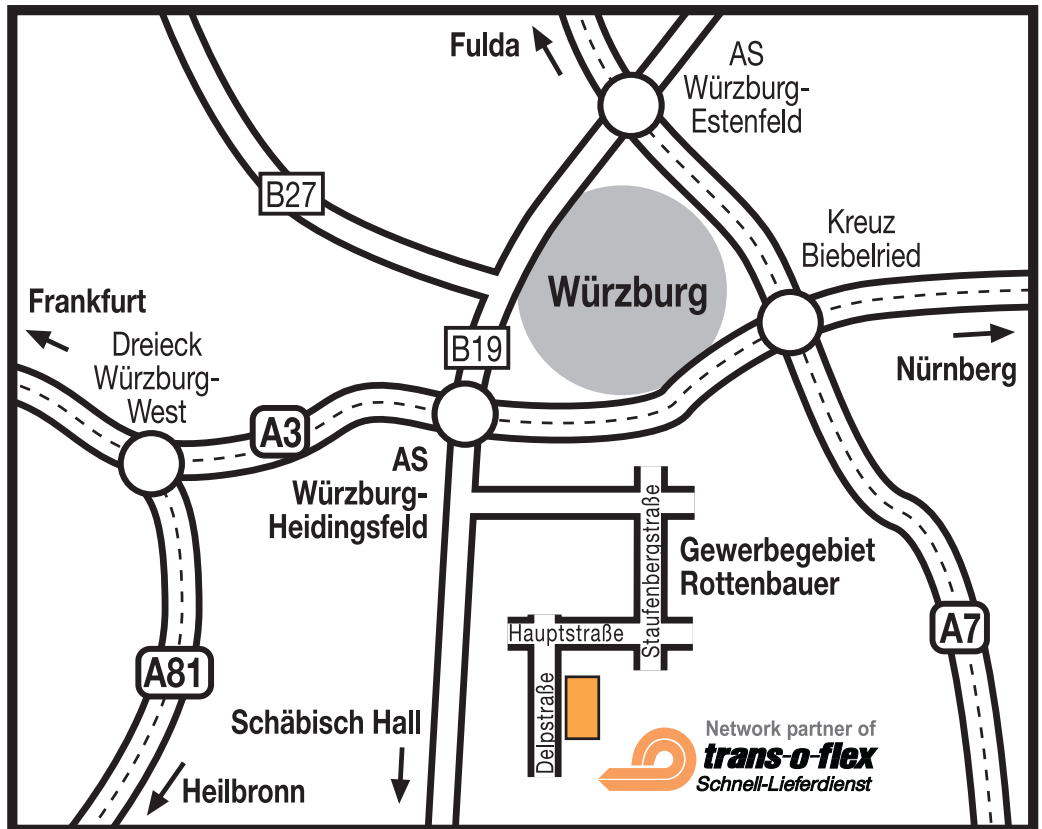

WÜRZBURG

Distributions GmbH 57
Network partner of trans-o-flex
Delpstraße 2
97084 Würzburg
(Heuchelhof)
Germany
Phone: + 49 931 60003-0
Fax: + 49 931 662029
www.trans-o-flex.de

How to find us:

From direction A7 motorway:

- On the A7 motorway to the Biebelrieder Kreuz junction,
- change onto the A3 motorway direction Frankfurt. Take the Würzburg-Heidingsfeld exit.
- Take the B19 direction Schwäbisch-Hall until you reach the first set of traffic lights.
- Turn left direction Würzburg-Heuchelhof.
- After approximately 4 km, turn right direction Gewerbegebiet Rottenbauer.
- At the main road, turn right.
- After approximately 1 km at the tram stop turn left into Delpstraße.

Via the A3 motorway:

- On the A3 motorway, take the Würzburg-Heidingsfeld exit.
- Take the B19 direction Schwäbisch-Hall until you reach the first set of traffic lights.
- Turn left direction Würzburg-Heuchelhof.
- Follow the description of the way from the A7 motorway

Via the A81: motorway:

- On the motorway, change onto the A3 motorway direction Nürnberg and take the Würzburg-Heidingsfeld exit.
- Follow the description of the way from the A7 motorway.

Bon voyage!

Network partner of