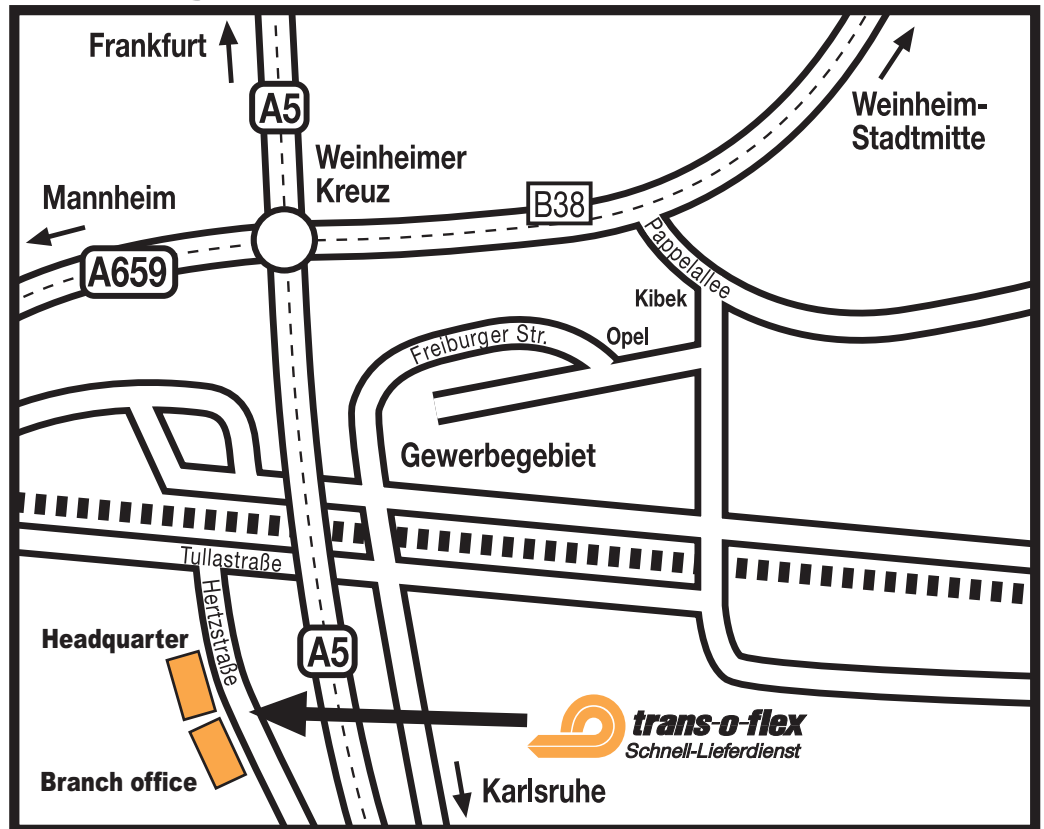

WEINHEIM

trans-o-flex
Schnell-Lieferdienst GmbH

Headquarter Weinheim
Hertzstraße 10
D-69469 Weinheim
P.O.B. 10 11 51
D-69451 Weinheim
Phone: ++49(0)6201/988-0
Fax: ++49(0)6201/988-283

Branch office Weinheim
Hertzstraße 14
D-69469 Weinheim
P.O.B. 10 11 51
D-69451 Weinheim
Phone: ++49(0)6201/984-0
Fax: ++49(0)6201/63879

www.trans-o-flex.de

Your way to trans-o-flex

From all directions:

- On the A5 motorway at the Weinheimer Kreuz junction take the Weinheim exit onto the B38,
- at the first crossroads turn right.
- Take the next possible right, at Teppich Kibek.
- At the Jöst Opel dealership, turn right into Freiburger Straße and follow the road until you reach the tramway.
- Immediately after the railway crossing, turn right into Tullastraße and take the next possible left into Hertzstraße.
- The trans-o-flex headquarters is in the first and the trans-o-flex branch office in the second building on the right.