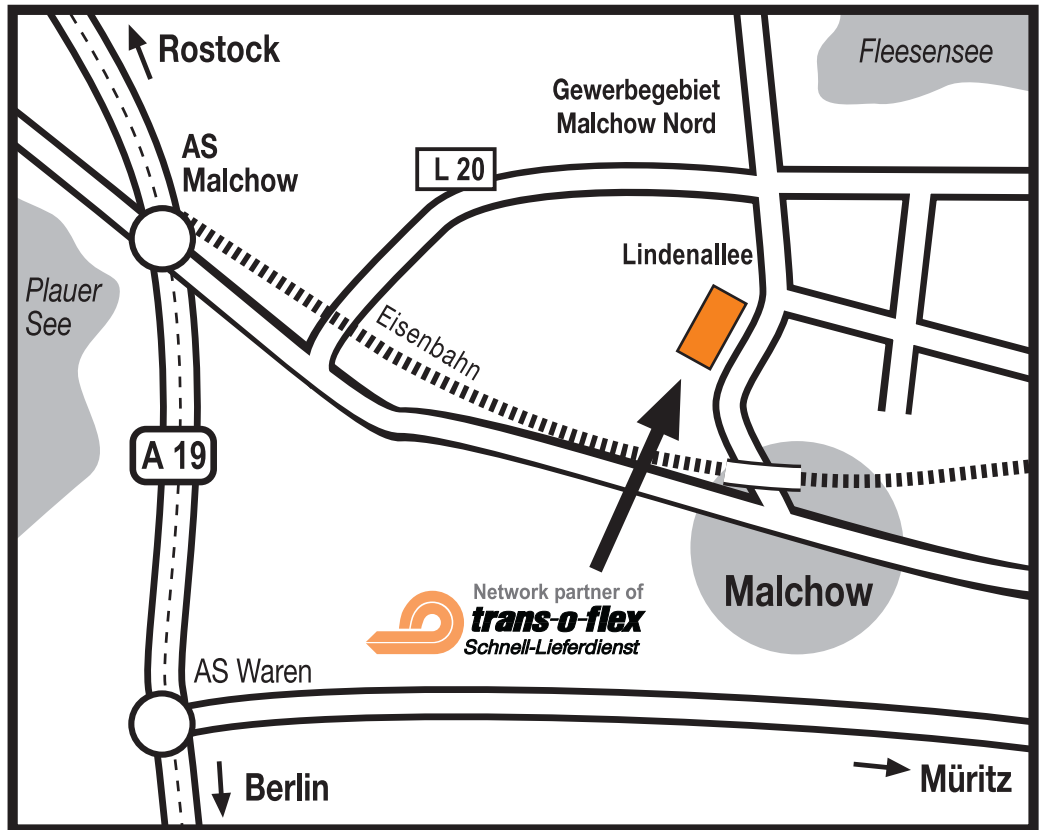

ROSTOCK

Distributions GmbH 71
Network partner of trans-o-flex
Lindenallee 22/26
17213 Malchow
Germany
Phone: + 49 39932 169-0
Fax: + 49 39932 13511
www.trans-o-flex.de

How to find us:

From all directions:

- On the A19 (E55) motorway Berlin/Rostock, take the Malchow exit direction Malchow.
- Stay on the main road direction Gewerbegebiet Malchow Nord.
- After approximately 1 km after a railway bridge, turn right into the Gewerbegebiet.
- trans-o-flex is approximately 300 metres further on the right.