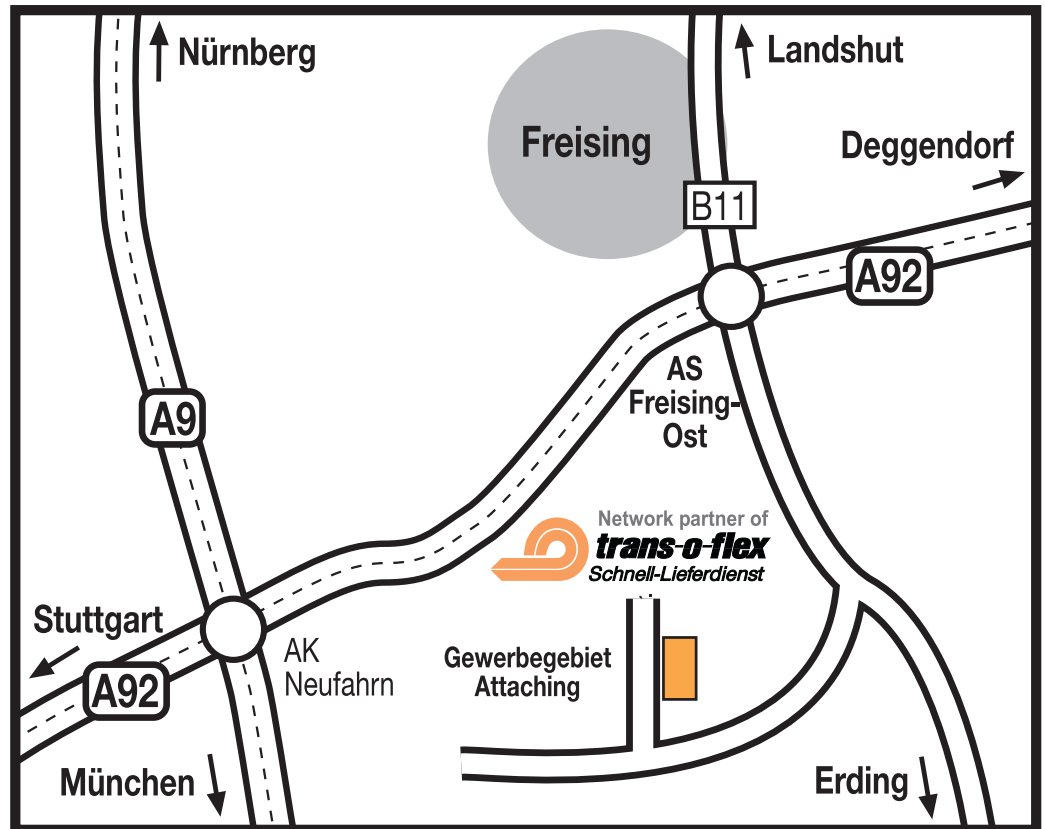

## MUNICH

Distributions GmbH 51  
Netzwerk partner of trans-o-flex  
Adolf-Kolping-Straße 10  
85356 Freising (Attaching)  
Germany  
Phone: + 49 8161 985-0  
Fax: + 49 8161 859-00  
www.trans-o-flex.de

### How to find us:

#### From the south, west, and north:

- Take the motorway until you reach the München/Neufahrn junction.
- Change onto the A92 motorway direction Deggendorf until you reach the Freising-Ost exit (Marzling, Langenbach).
- Turn left direction Erding and
- turn right into the Gewerbegebiet Attaching.
- Take the first right.

#### From the east:

- On the A92 motorway take the Freising-Ost exit (Marzling, Langenbach).
- Turn left direction Erding and
- turn right into the Gewerbegebiet Attaching.
- At the first right.

**Bon voyage!**