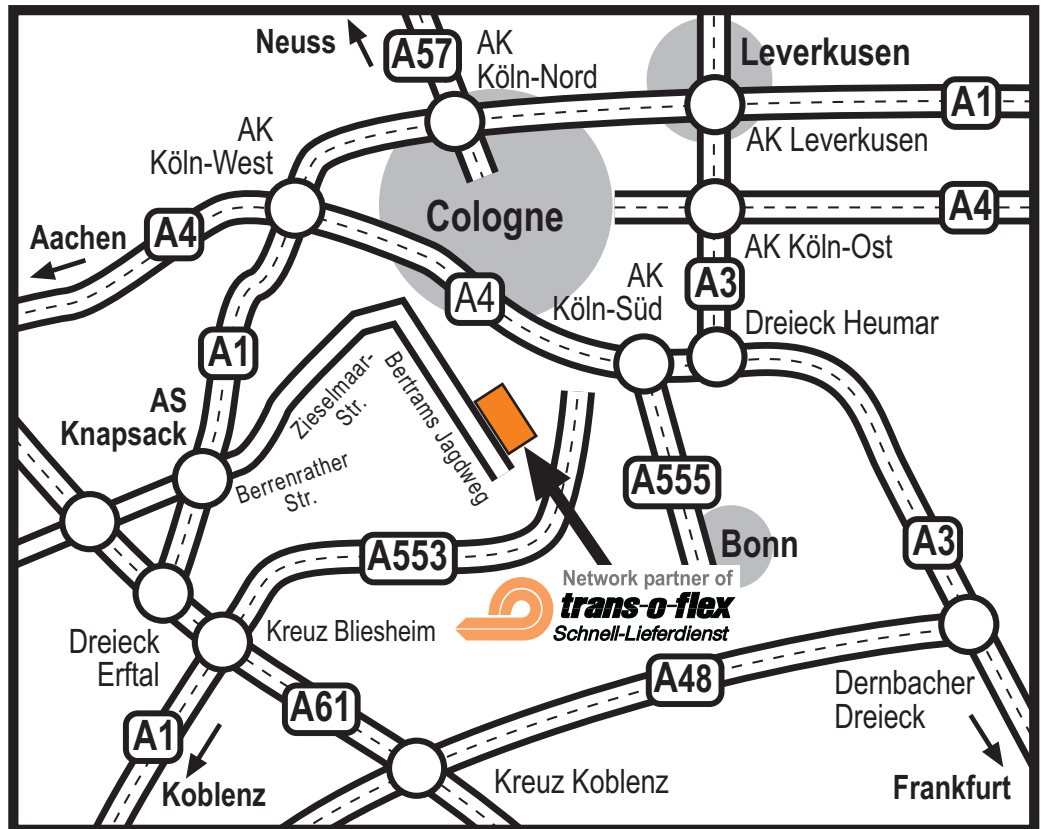

COLOGNE

Distributions GmbH 31
Network partner of trans-o-flex
Grubenstraße 12
50354 Hürth-Knapsack
Germany
Phone: + 49 2233 202-0
Fax: + 49 2233 401517
www.trans-o-flex.de

How to find us: