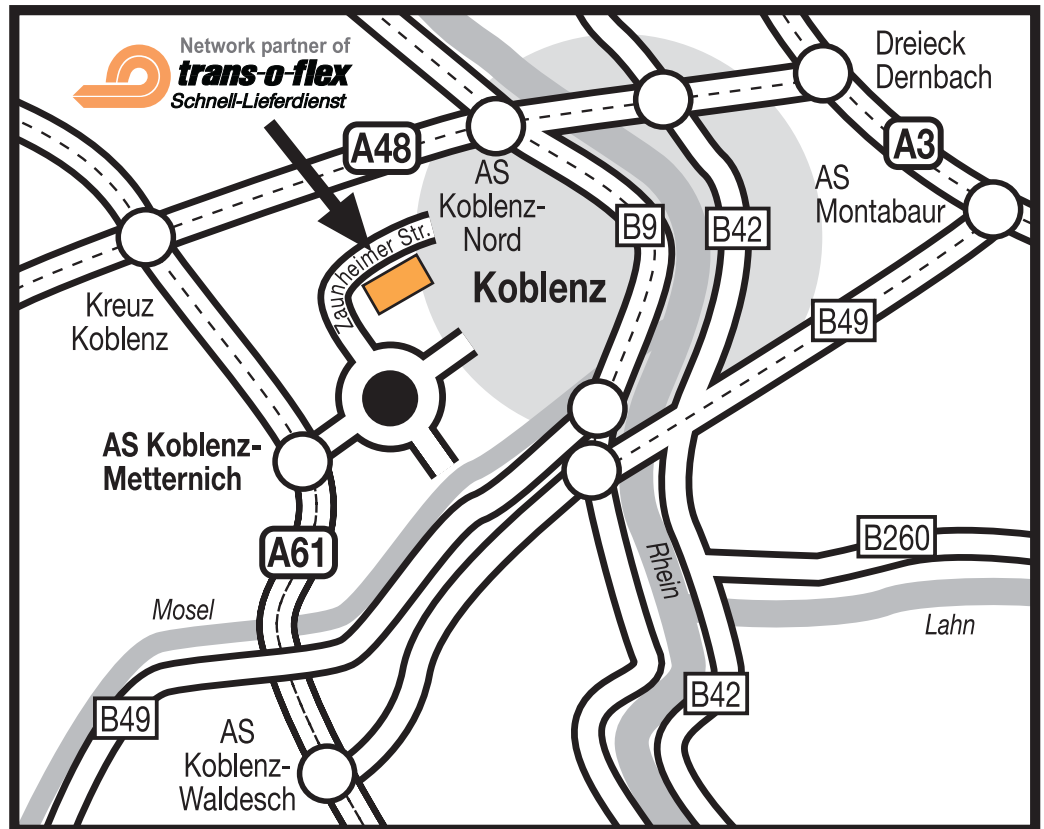

## KOBLENZ

**Distributions GmbH Koblenz**  
Network partner of trans-o-flex  
Zaunheimer Straße 9  
56072 Koblenz-Metternich  
Germany  
Phone: + 49 261 92195-0  
Fax: + 49 261 92195-20  
www.trans-o-flex.de

### How to find us:

#### From the north and south:

- On the A61 motorway, take the Koblenz-Metternich exit.
- Turn left and drive direction Autohof/Metternich until you reach the roundabout.
- At the roundabout, turn left and stay on the road for approximately 500 metres.
- trans-o-flex is on the right.

#### Or:

- On the A3 motorway to the Dernbacher Dreieck junction. Change onto the A48 motorway until you reach the Kreuz Koblenz junction.
- Change onto the A61 motorway direction Ludwigshafen until you reach the Koblenz-Metternich exit (approximately 400 metres).
- Turn left direction Autohof/Metternich and drive until you reach the roundabout.
- At the roundabout, turn left and stay on this road for approximately 500 metres.
- trans-o-flex is on the right.