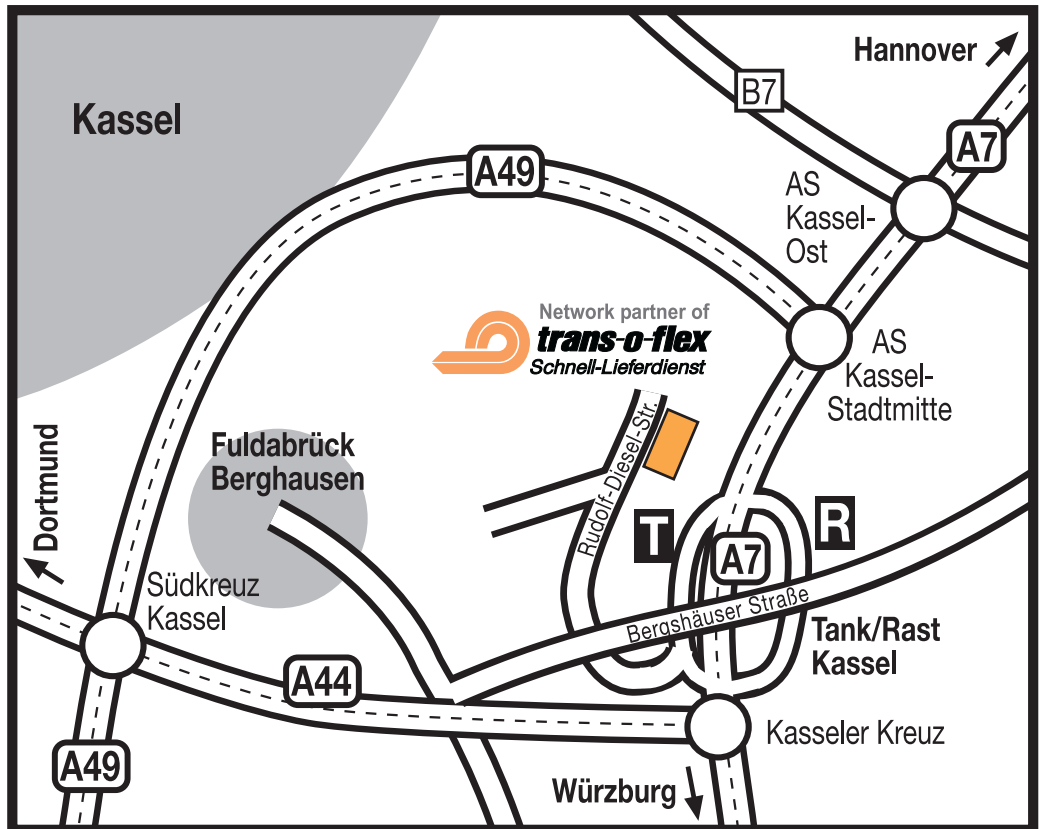

KASSEL

Distributions GmbH 22
Network partner of trans-o-flex
Rudolf-Diesel-Straße 11
34123 Kassel
Germany
Phone: + 49 561 9983-7
Fax: + 49 561 5851705
www.trans-o-flex.de

How to find us:

From the north via the A7 motorway:

- Leave the A7 motorway at the Kassel petrol station.
- Pass the petrol station on the right.
- Drive under the bridge and turn right immediately.
- Cross the next crossroads (road sign GVZ).
- trans-o-flex is 200 metres further on the right.

From the south via the A7 motorway:

- Leave the A7 motorway at the Kassel service station.
- Pass the petrol station and drive to the restaurant.
- Turn right into Berghäuser Straße (direction Fuldabrück-Bergshausen).
- Turn right onto the second road (road sign GVZ).
- trans-o-flex is 200 metres further on the right.

From the west via the A44 motorway:

- On the A44 motorway to the Kasseler Kreuz junction, change onto the A7 motorway direction Hannover.
- Follow the description of the way from the south.

Bon voyage!

Network partner of