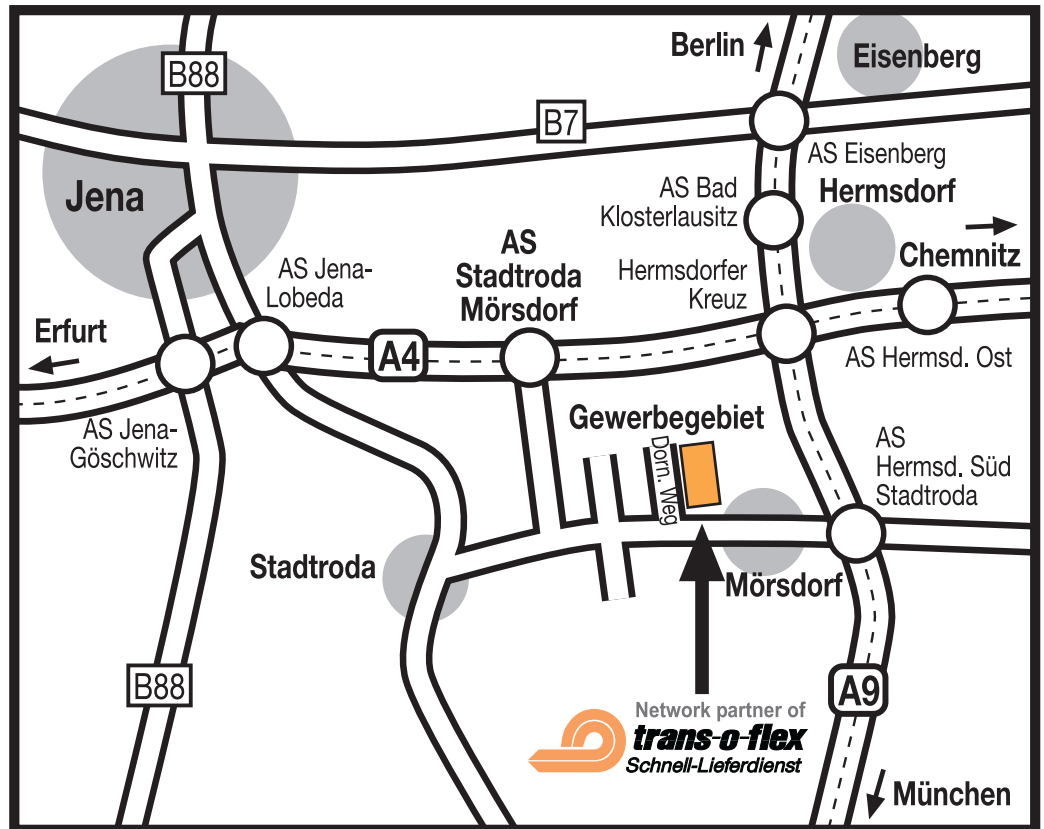

### From the east:

- On the A4 motorway, take the Stadtroda/Mörsdorf exit (first exit after the Hermsdorfer Kreuz junction) direction Stadtroda.
- On the Stadtroda/Mörsdorf road, drive direction Mörsdorf.
- Approximately 300 metres in front of Mörsdorf, cross a small crossroads and stay on the main road (circular road Gewerbegebiet) and,
- after the crossroads, take the first road on the left to find trans-o-flex.

### From the north:

- On the A9 motorway to the Hermsdorfer Kreuz junction and change onto the A4 motorway direction Erfurt and
- take the next exit (Stadtroda/Mörsdorf) direction Stadtroda.
- On the Stadtroda/Mörsdorf road, drive direction Mörsdorf.
- Approximately 300 metres in front of Mörsdorf, cross a small crossroads and stay on the main road (circular road Gewerbegebiet) and,
- after the crossroads, take the first road on the left to trans-o-flex.

### From the south:

- On the A9 motorway to the Hermsdorf/Stadtroda exit (last exit before the Hermsdorfer Kreuz junction).
- Turn right onto the road which connects Hermsdorf and Stadtroda, direction Stadtroda/Mörsdorf.
- Stay on this road and drive around Mörsdorf until you reach the Gewerbegebiet and
- trans-o-flex is in the first road on the right.

### From the west:

- On the A4 motorway, take the Stadtroda/Mörsdorf exit (last exit before the Hermsdorfer Kreuz junction) direction Stadtroda.
- On the Stadtroda/Mörsdorf road, drive direction Mörsdorf.
- Approximately 300 metres in front of Mörsdorf, cross a small crossroads and stay on the main road (circular road Gewerbegebiet) and,
- after the crossroads, take the first road on the left and find trans-o-flex.