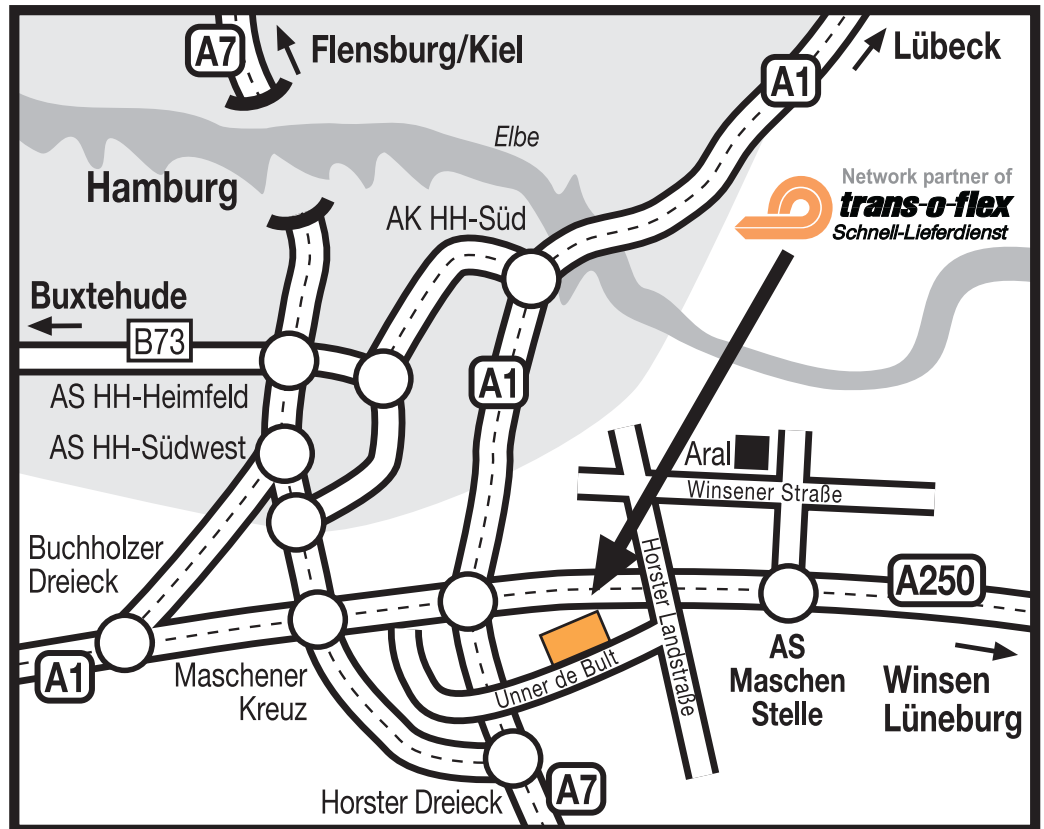

From direction Hanover:

- From the A1 (E45) motorway change onto the A1 (E22) motorway direction Lübeck/Hamburg.
- Take the A250 motorway direction Winsen/Lüneburg until you reach the Maschen (2) exit.
- At the first set of traffic lights turn left (large Aral station).
- Take the second right direction Hittfeld Gewerbegebiet.
- trans-o-flex is 500 metres further on the right.

From direction Hamburg City:

- On the A7 (E45) motorway to the Hamburg-Südwest junction and then
- drive through the Elbtunnel direction Hanover.
- After the Fleestedt exit, get into lane direction Lüneburg.
- On the A250 motorway take the Maschen (2) exit.
- At the first set of traffic lights turn left (large Aral station).
- Take the second right direction Hittfeld Gewerbegebiet.
- trans-o-flex is 500 metres further on the right.

From direction Bremen:

- On the A1 (E22) motorway, cross the Horster Dreieck junction to the Maschener Dreieck junction change onto the A250 motorway.
- At the first set of traffic lights turn left (large Aral station).
- Take the second right direction Hittfeld Gewerbegebiet.
- trans-o-flex is 500 metres further on the right.

From direction Lübeck:

- On the A1 (E22) motorway direction the Hamburg-Süd junction,
- take the Maschener Kreuz junction to the A250 exit Lüneburg/Maschen.
- At the first set of traffic lights turn left (large Aral station).
- Take the second right direction Hittfeld Gewerbegebiet.
- trans-o-flex is 500 metres further on the right.