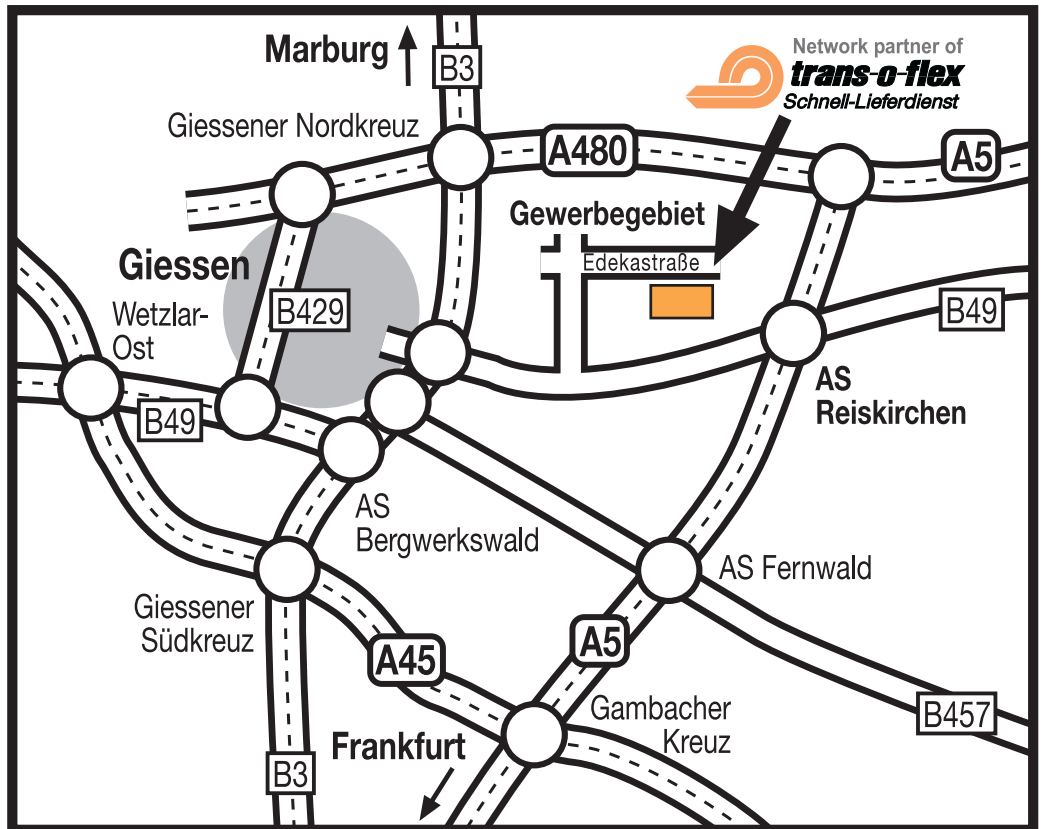

GIESSEN

Distributions GmbH 45
Network partner of trans-o-flex
Edekastraße 5
35418 Buseck
Germany
Phone: + 49 6408 9002-0
Fax: + 49 6408 4747
www.trans-o-flex.de

How to find us:

From direction Frankfurt (south):

- At the Gambacher Kreuz junction, take the motorway direction Kassel/Fulda until you reach
- the Reiskirchen exit.
- Follow the B49 direction Giessen.
- At the first set of traffic lights, turn right and, after approximately 500 metres,
- take the first right (Gewerbegebiet).

From direction Fulda/Kassel/Hanover:

- At the Reiskirchen Dreieck junction direction Frankfurt until you reach
- the Reiskirchen exit.
- Follow the B49 direction Giessen.
- At the first set of traffic lights, turn right and, after approximately 500 metres,
- take the first right (Gewerbegebiet).

From direction Dortmund (west):

- At the Giessener Südkreuz junction, take the B485 direction Linden/Giessen.
- After approximately 9 km, take the exit direction Grünberg and
- follow the road direction Reiskirchen/Grünberg.
- At the second set of traffic lights - after approximately 8 km -, turn left direction Großer Buseck and
- take the first right (Gewerbegebiet).