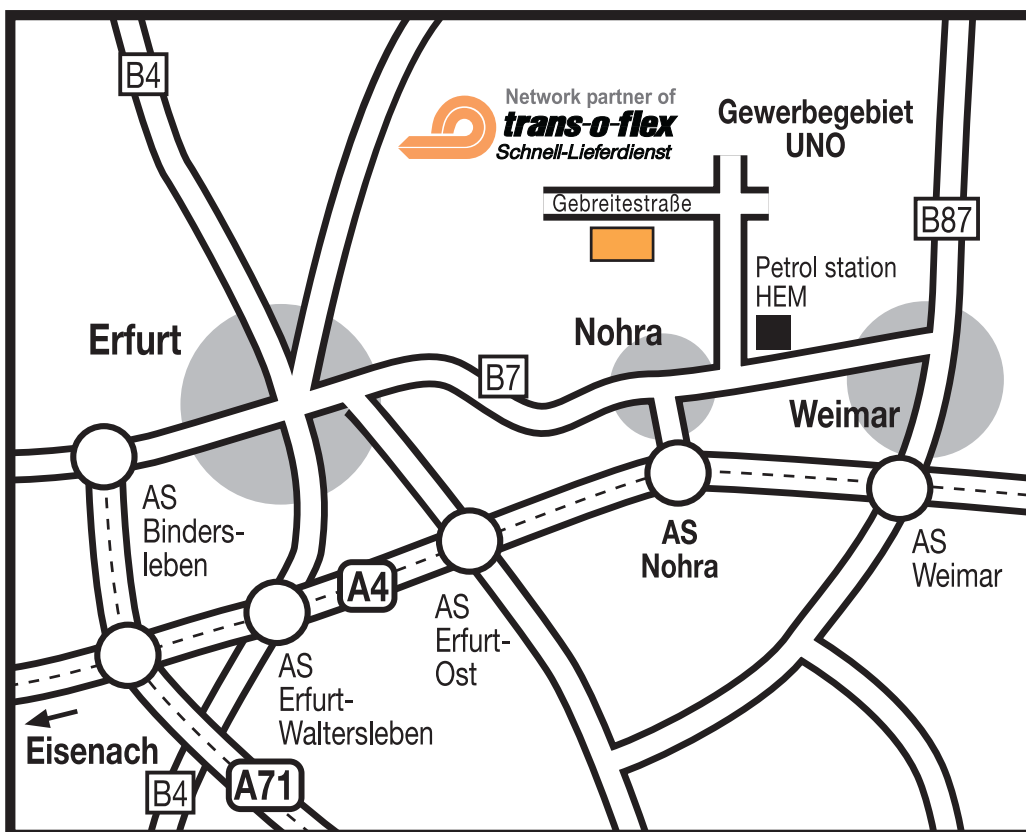

How to find us:

ERFURT

Distributions GmbH 67
Network partner of trans-o-flex
Gebreitestraße 9
99428 Nohra
Germany
Phone: + 49 3643 8264-0
Fax: + 49 3643/826422
www.trans-o-flex.de

From all directions:

- On the A4 motorway take the Nohra exit and
- follow the road direction Nohra.
- In Nohra, follow the B7 direction Weimar.
- Enter the UNO Gewerbegebiet at the HEM petrol station and,
- after approximately 1,000 metres turn left into Gebreitestraße.
- trans-o-flex is in the first building on the left.