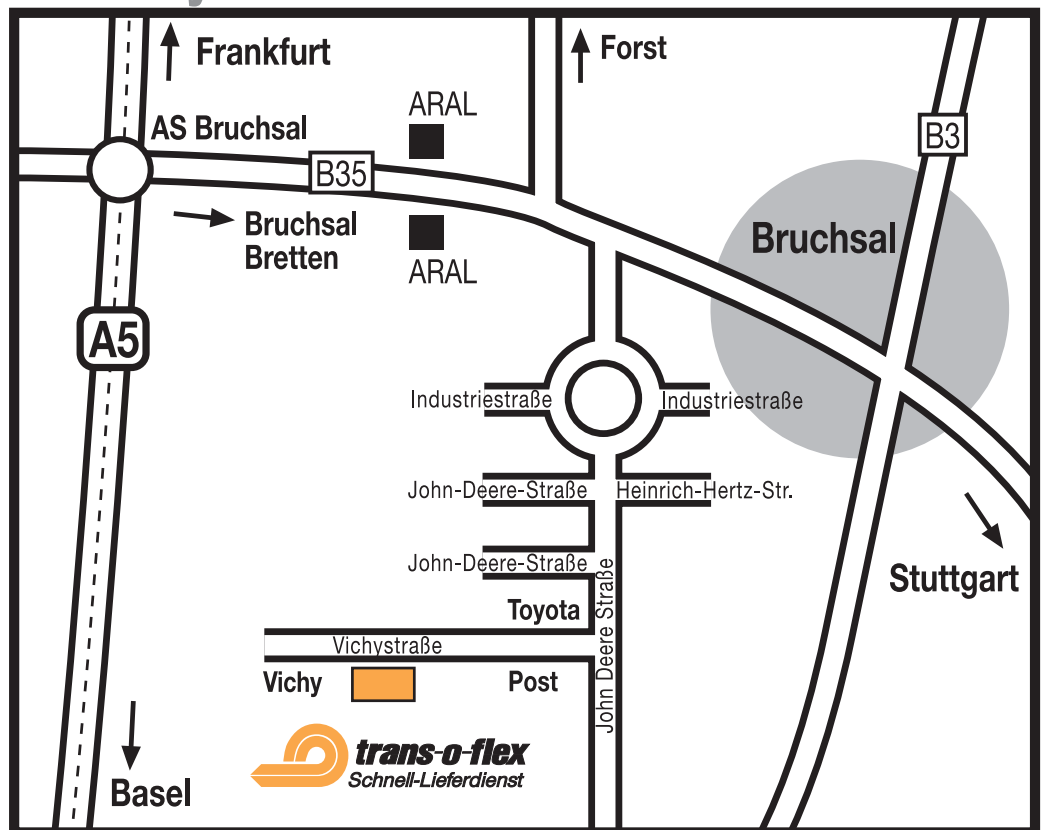

BRUCHSAL

Distributions GmbH Bruchsal
Systempartner trans-o-flex
Vichystraße 7
D-76646 Bruchsal
Phone: ++49(0)7251/9715-0
Fax: ++49(0)7251/971519
www.trans-o-flex.de

Your way to trans-o-flex

From the north and south:

- On the A5 motorway direction Bruchsal,
- take the Bruchsal exit.
- At the first set of traffic lights after the exit, turn right and
- follow the B35.
- After the Aral petrol station, turn right at the second set of traffic lights and
- follow the signs to the "Postfrachtzentrum".
- Drive across the roundabout and after approximately 800 metres,
- turn right into Vichystraße.
- trans-o-flex is after the post freight centre on the left.