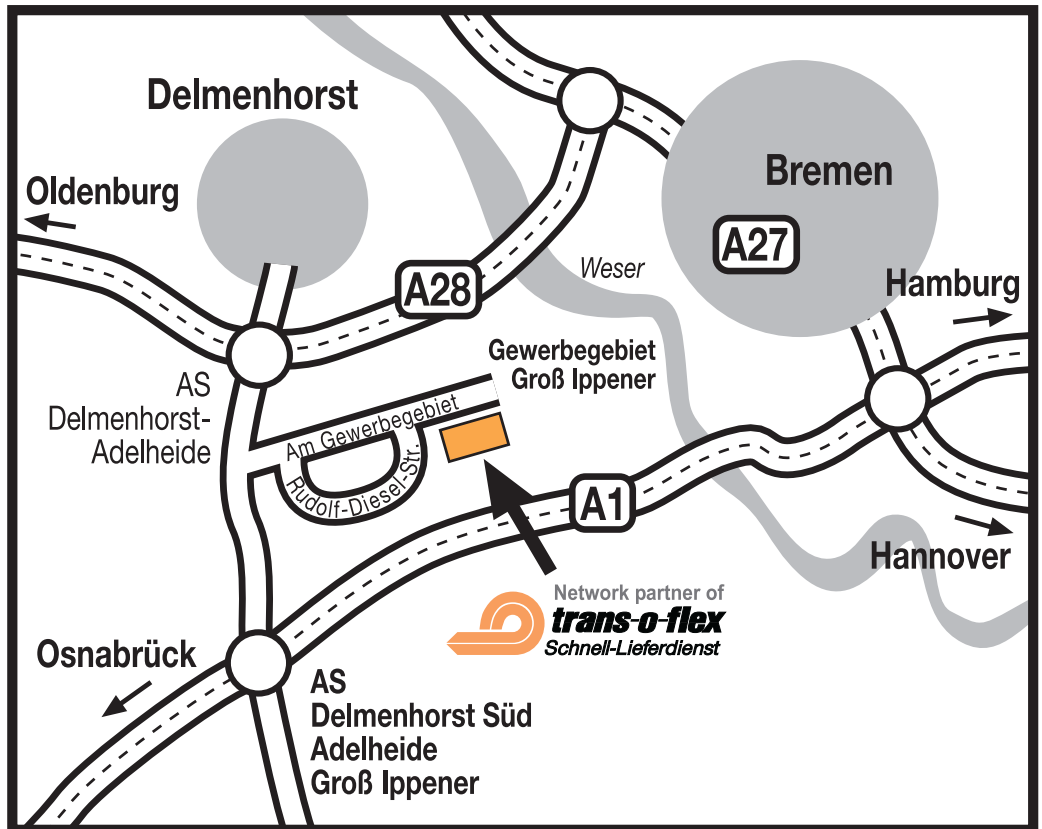

BREMEN

Distributions GmbH 14
Network partner of trans-o-flex
Am Gewerbegebiet 29-31
27243 Groß Ippener
Germany
Phone: + 49 4224 9211-0
Fax: + 49 4224 1209
www.trans-o-flex.de

How to find us:

From the north:

- On the A1 motorway direction Osnabrück, take the Groß Ippener exit and
- stay left direction Delmenhorst.
- After approximately 200 metres, take the first road on the right, Am Gewerbegebiet.
- trans-o-flex is in the white and orange hall on the right.

From the south:

- On the A1 motorway direction Hamburg,
- take the Groß Ippener exit and
- stay left direction Delmenhorst.
- After approximately 200 metres, take the first road on the right, Am Gewerbegebiet.
- trans-o-flex is in the white and orange hall on the right.