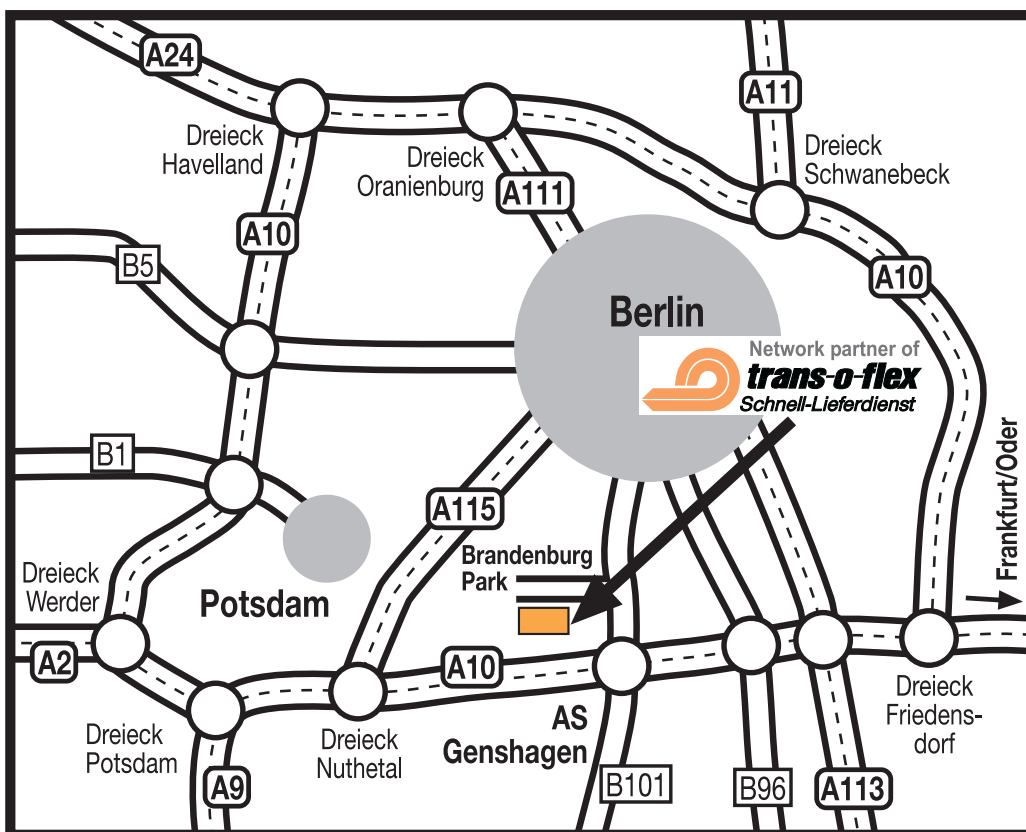

## How to find us:

### From the north:

- On the A24 motorway to the Havelland junction and then
- follow the A10 motorway direction Potsdam.
- At the Werder junction, drive direction Potsdam/Berlin junction and Frankfurt/Oder.
- At the Potsdam junction, take the motorway towards Frankfurt/Oder and
- take the Genshagen exit.
- After the exit, turn left and, after approx. 100 metres, turn left into Brandenburg Park.

### From the west:

- On the A2 motorway to the Werder junction and then
- follow the A10 motorway direction Potsdam/Berlin and Frankfurt/Oder.
- At the Potsdam junction, take the motorway towards Frankfurt/Oder and
- take the Genshagen exit.
- After the exit, turn left and, after approx. 100 metres turn left into Brandenburg Park.

### From the south:

- On the A9 motorway to the Potsdam junction and then
- follow the A10 motorway direction Frankfurt/Oder.
- Take the Genshagen exit.
- After the exit, turn left and, after approx. 100 metres turn left into Brandenburg Park.