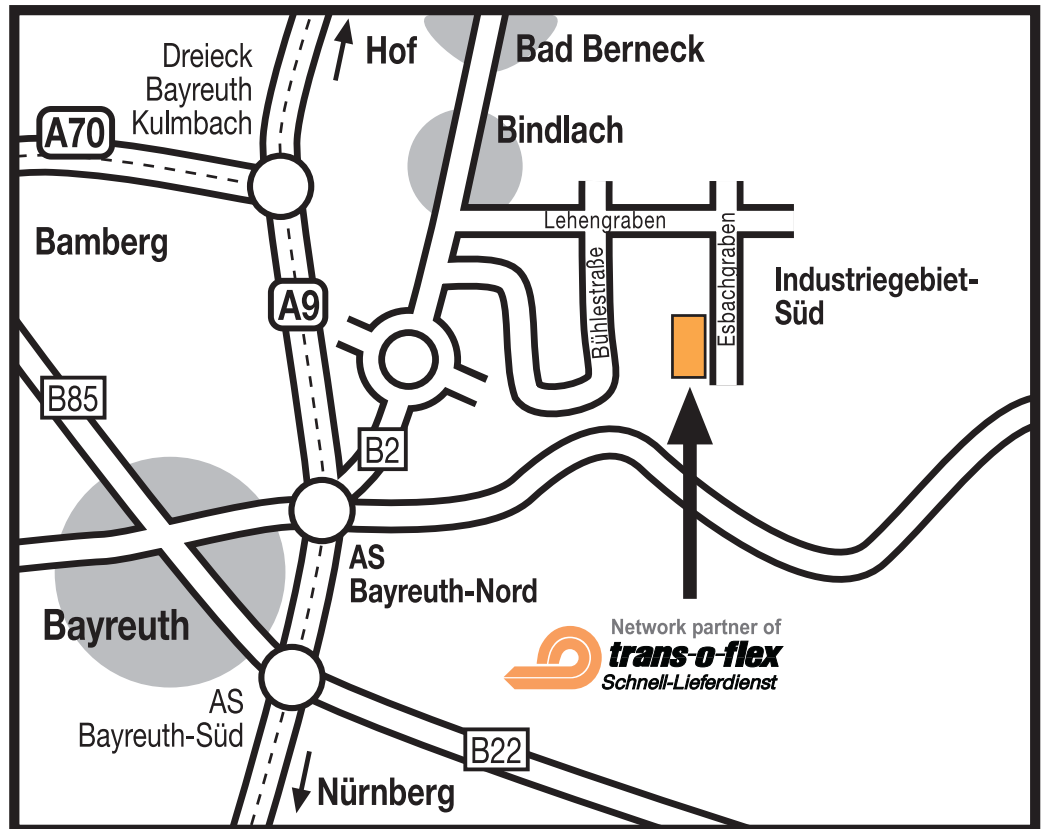

BAYREUTH

Distributions GmbH 56
Network partner of trans-o-flex
Esbachgraben 4
95463 Bindlach
Germany
Phone: +49 9208 697-0
Fax: +49 9208 9255
www.trans-o-flex.de

How to find us:

From direction Hof:

- On the A9 motorway towards Bayreuth, take the Bayreuth Nord exit.
- At the crossroads, take the first exit on the right and
- follow the B2 uphill direction Bad Berneck.
- At the roundabout, take the second exit, direction Bad Berneck (B2).
- After 2.5 km you come to the town of Bindlach.
- At the second set of traffic lights, turn right direction Industriegebiet Süd and
- then the second road on the right (Esbachgraben).
- trans-o-flex is on the right.

From direction Nuremberg:

- On the A9 motorway towards Bayreuth, take the Bayreuth Nord exit.
- Go around the roundabout and follow the B2 direction Bad Berneck.
- After 2.5 km you come to the town of Bindlach.
- At the second set of traffic lights, turn right direction Industriegebiet Süd and
- then the second road on the right (Esbachgraben).
- trans-o-flex is on the right.