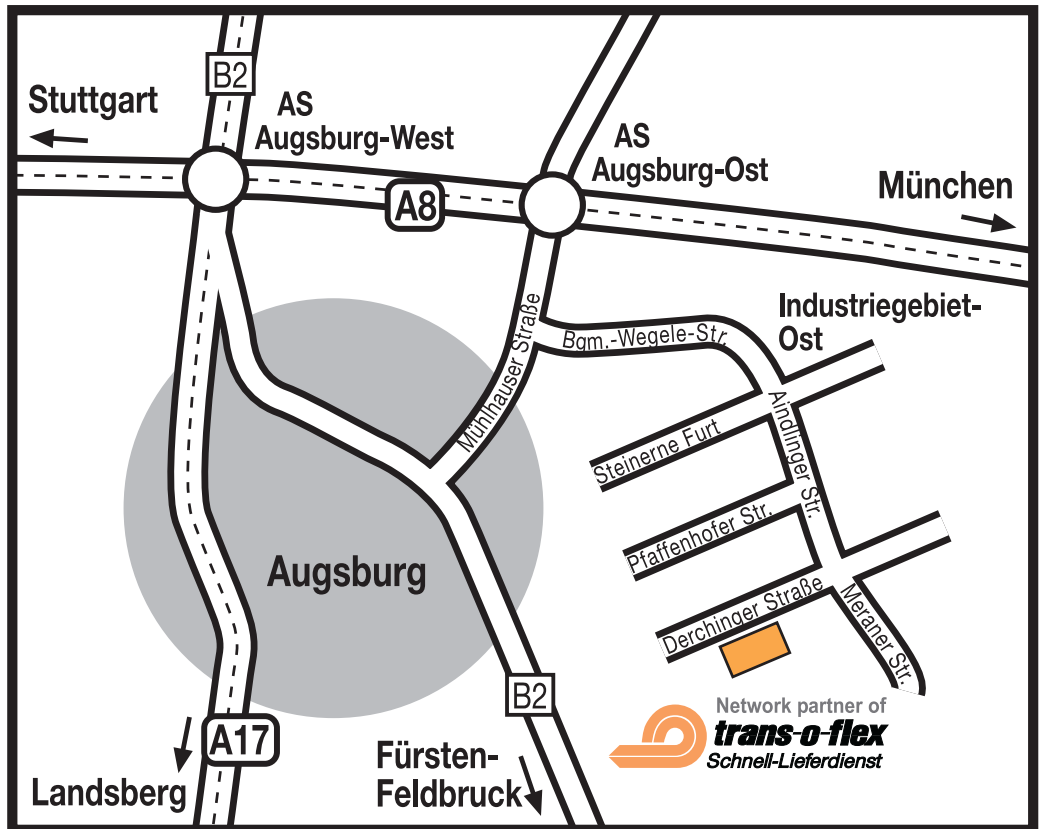

AUGSBURG

Distributions GmbH Augsburg
Network partner of trans-o-flex
Derchinger Straße 116
86165 Augsburg
Germany
Phone: + 49 821 79017-0
Fax: + 49 821 714330
www.trans-o-flex.de

How to find us:

From all directions:

- On the A8 motorway towards Augsburg, take the Augsburg-Ost exit.
- Follow the signs towards Augsburg.
- At the first set of traffic lights, turn left direction Industriegebiet Ost.
- At the third set of traffic lights, turn right into Derchinger Straße.
- trans-o-flex is on the left.