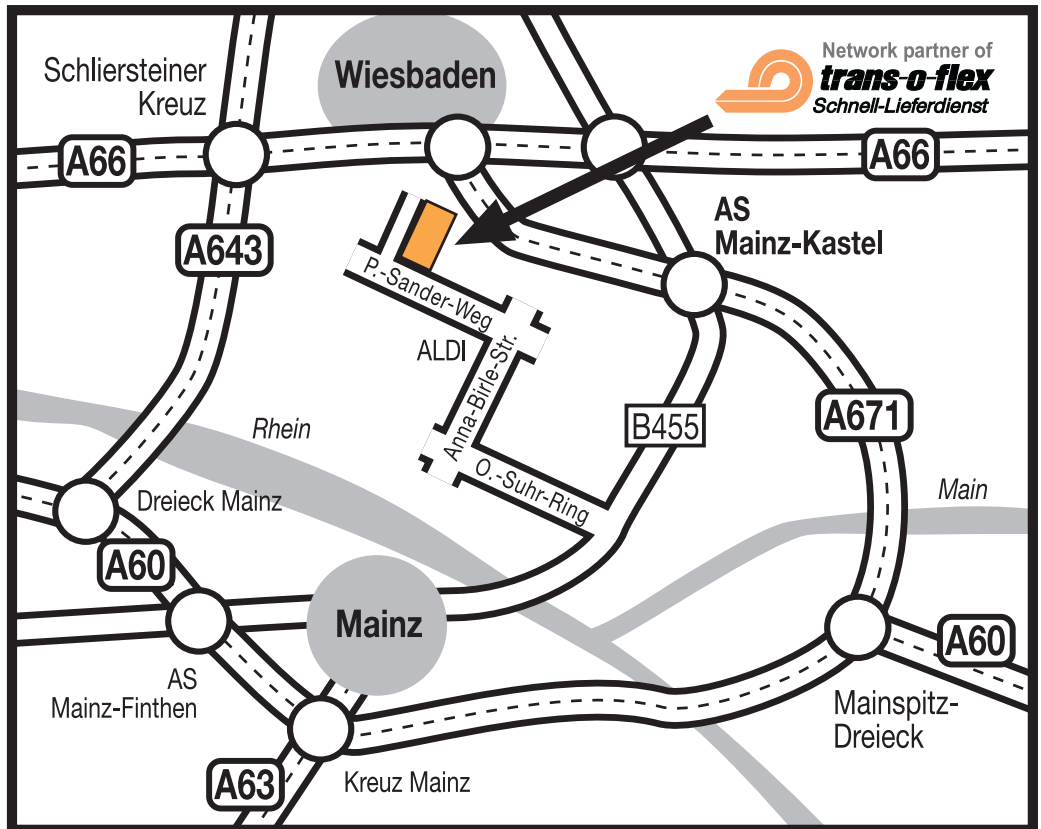

WIESBADEN

Distributions GmbH 40
Network partner of trans-o-flex
Anna-Birle-Straße 9
55252 Mainz-Kastel
Germany
Phone: + 49 6134 717-80
Fax: + 49 6134 717839
www.trans-o-flex.de

How to find us:

From the north:

- On the A66 motorway, take the Mainz-Kastel exit onto the B455, direction Mainz-Kastel.
- At the first set of traffic lights, turn right into Otto-Suhr-Ring.
- At the next set of traffic lights, turn right into Anna-Birle-Straße.
- At the second left (at the ALDI supermarket), turn into Peter-Sander-Weg and,
- immediately after the discotheque, turn right into the private road.
- trans-o-flex is approximately 100 metres further on.

From the south:

- On the A60 motorway direction Mainz-Wiesbaden,
- at the Mainspitz Dreieck junction change onto the A671 motorway.
- On the A671 motorway take the Mainz-Kastel exit and
- carry on on the B455 direction Mainz-Kastel.
- At the first set of traffic lights, turn right into Otto-Suhr-Ring.
- At the next set of traffic lights, turn right into Anna-Birle-Straße.
- At the second left (at the ALDI supermarket) into Peter-Sander-Weg and
- immediately after the discotheque, turn right into the private road
- trans-o-flex is approximately 100 metres further on.