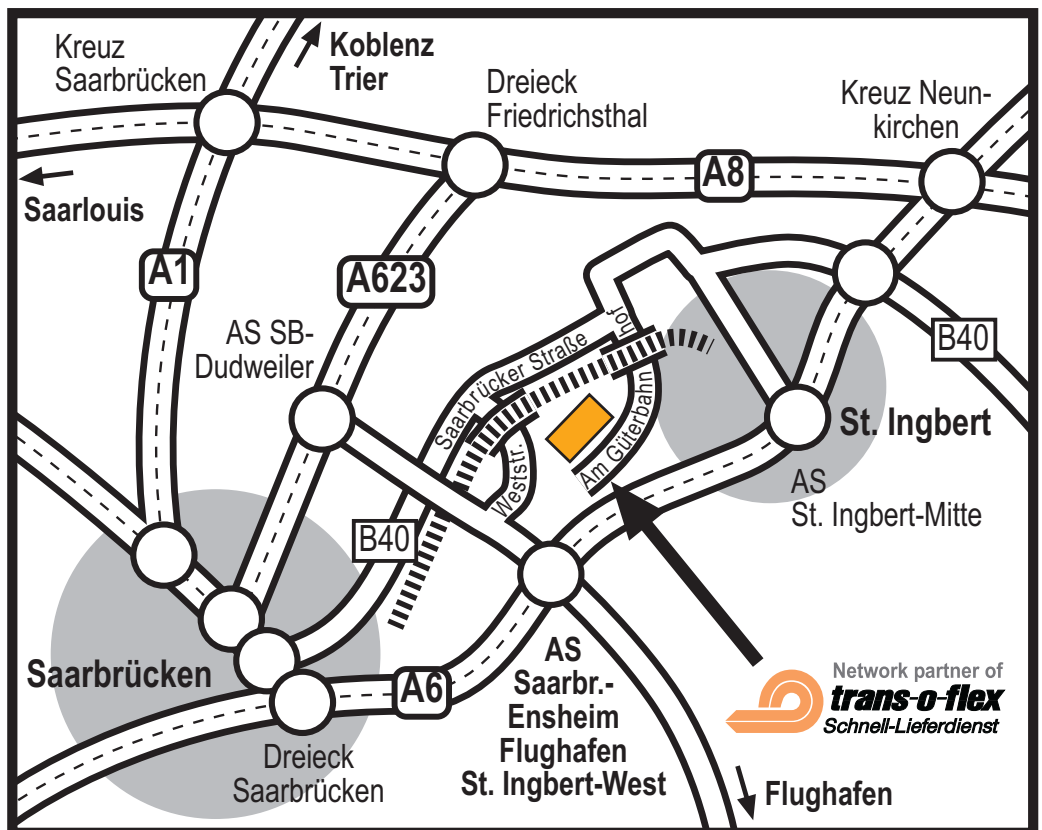

## ST. INGBERT

Distributions GmbH St. Ingbert  
Network partner of trans-o-flex  
Am Güterbahnhof 8  
66386 St. Ingbert  
Germany  
Phone: + 49 6894 9604-0  
Fax: + 49 6894 6084  
www.trans-o-flex.de

### How to find us:

#### From all directions:

- On the A6 motorway take the Saarbrücken-Ensheim (Flughafen)/St. Ingbert-West exit
- direction St. Ingbert-West.
- After approximately 500 metres turn right at the traffic lights and
- drive under the railway bridge until you reach the main road, turn right and,
- about 50 metres after the town sign, turn right again under the railway bridge.
- Follow the signs to the Gewerbegebiet Güterbahnhof-West and follow the road to the left.
- After approximately 50 metres, stay left ( parallel to the railway tracks).
- trans-o-flex is on the right.