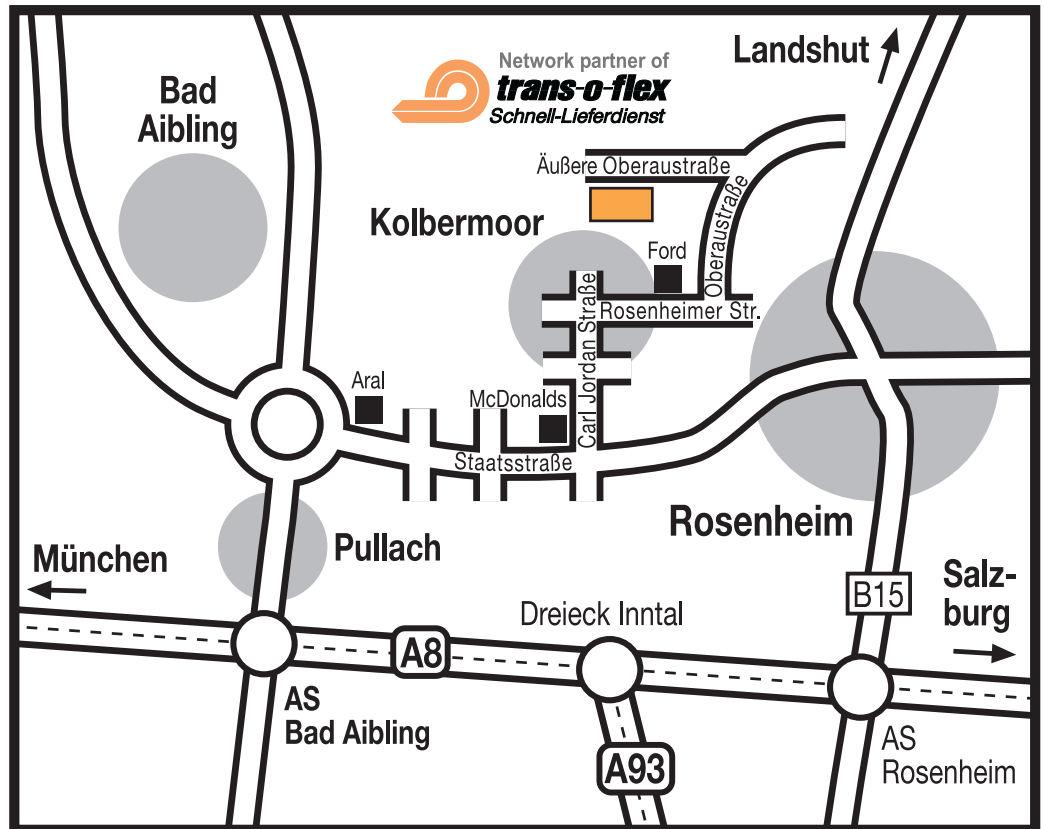

ROSENHEIM

Distributions GmbH Rosenheim
Network partner of trans-o-flex
Äußere Oberaustraße 36
83026 Rosenheim
Germany
Phone: + 49 8031 2462-0
Fax: + 49 8031 42906
www.trans-o-flex.de

How to find us:

From all directions:

- On the Munich-Salzburg motorway,
- take the Bad Aibling exit direction Bad Aibling.
- Drive through Pullach and,
- at the roundabout before the Aral station turn right direction Kolbermoor/Rosenheim.
- At the third set of traffic lights (McDonalds) turn left direction Kolbermoor Stadtmitte and,
- at the second set of traffic lights, turn right.
- After approximately 1 km, drive right at the Ford dealership (Eder).
- After approximately 500 metres, turn left into Oberaustraße.
- After approximately 500 metres and a sharp right (with a main road coming from the left),
- turn left into a cul-de-sac.
- trans-o-flex is in the last building on the left.