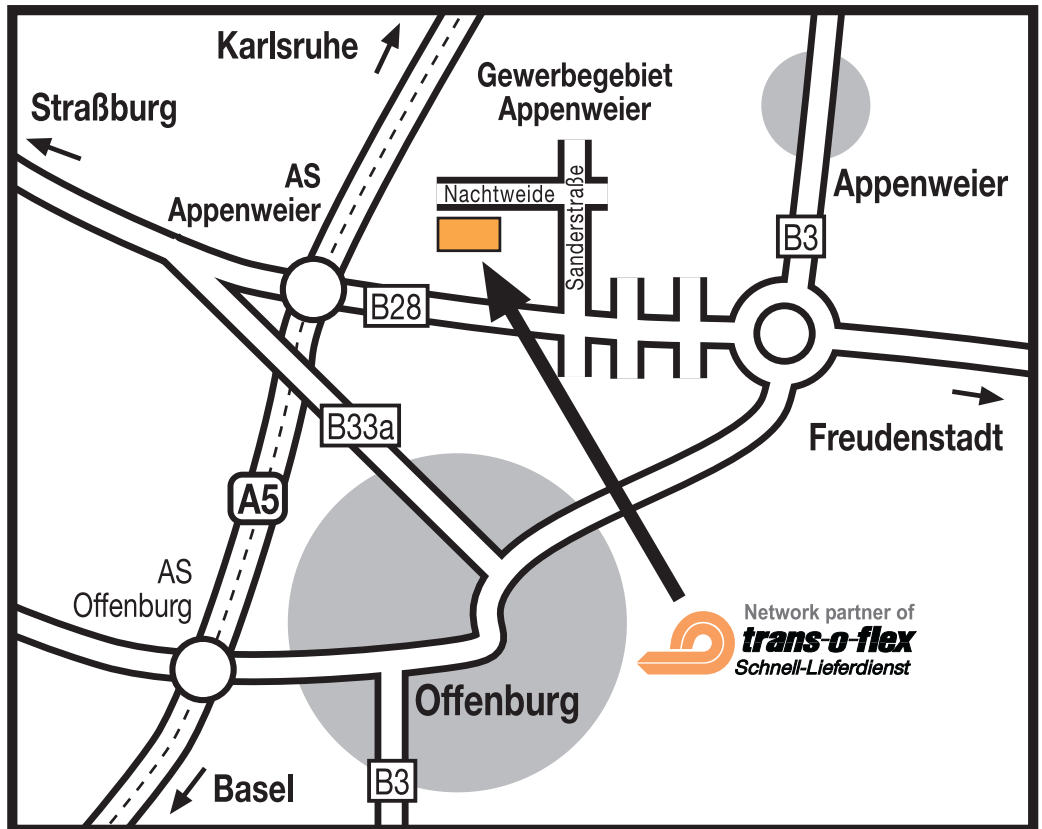

OFFENBURG

Distributions GmbH Offenburg
Network partner of trans-o-flex
Nachtweide 3
77767 Appenweier
Germany
Phone: +49 7805 9687-0
Fax: +49 7805 5637
www.trans-o-flex.de

How to find us:

From direction A5 motorway:

- On the A5 motorway (Karlsruhe–Basel), take the Appenweier exit and
- change onto the B28 direction Appenweier.
- After the road narrows from two lanes to one, take the left-hand fork direction Industriegebiet Appenweier.
- Drive through the wood and take the first road (Nachtweide) on the left.
- trans-o-flex is on the left (second premises, brown building).

From direction B3:

- Take the B3 between Offenburg and Appenweier until you reach the roundabout.
- Follow the road signs on the B28 towards the Gewerbegebiet.
- Take the third road on the right and then
- take the first road (Nachtweide) on the left.
- trans-o-flex is on the left (second premises, brown building).