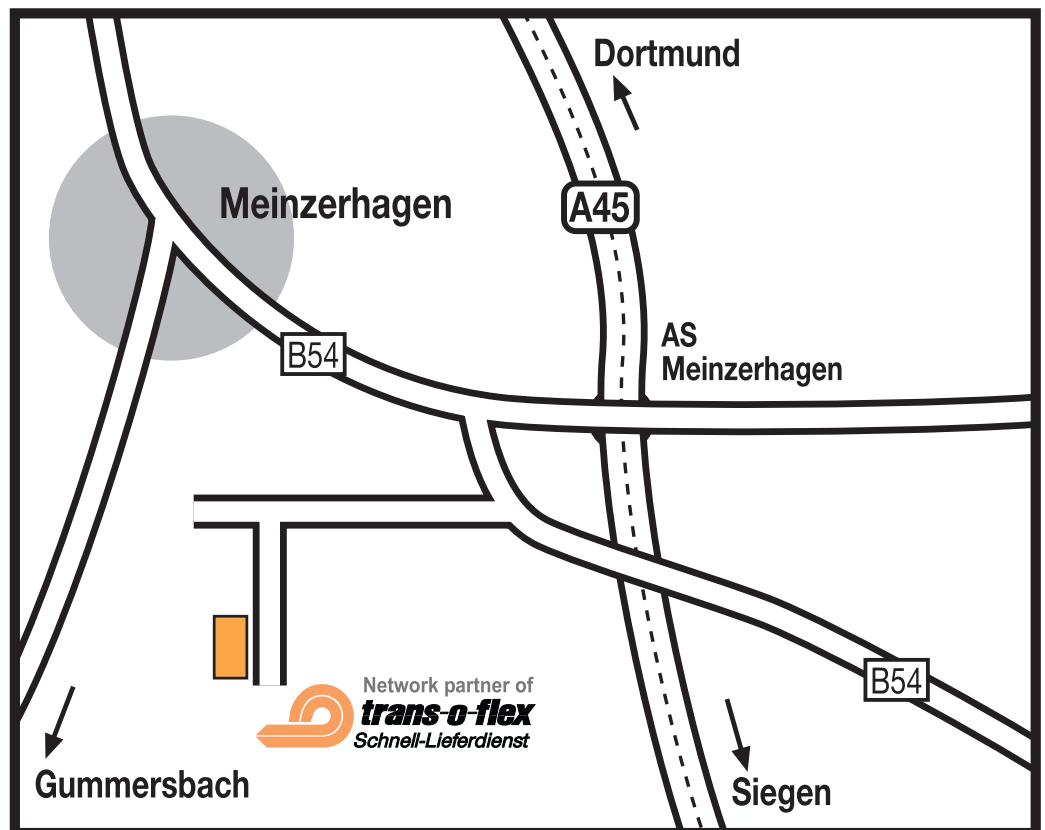

## MEINERZHAGEN

**Distributions GmbH**  
**Meinerzhagen**  
Network partner of trans-o-flex  
Zum Schnüffel 4  
58540 Meinerzhagen  
Germany  
Phone: + 49 2354 9190-0  
Fax: + 49 2354 3028  
[www.trans-o-flex.de](http://www.trans-o-flex.de)

### How to find us:

#### From all directions:

- On the A45 motorway, take the Meinerzhagen exit
- drive direction Meinerzhagen.
- Take the first left direction Skigebiet/Sprungschanze.
- After approximately 500 metres, take the first right (Zum Schnüffel) and,
- after approximately 100 metres take the first left (cul-de-sac).
- trans-o-flex is behind the first entry on the right.