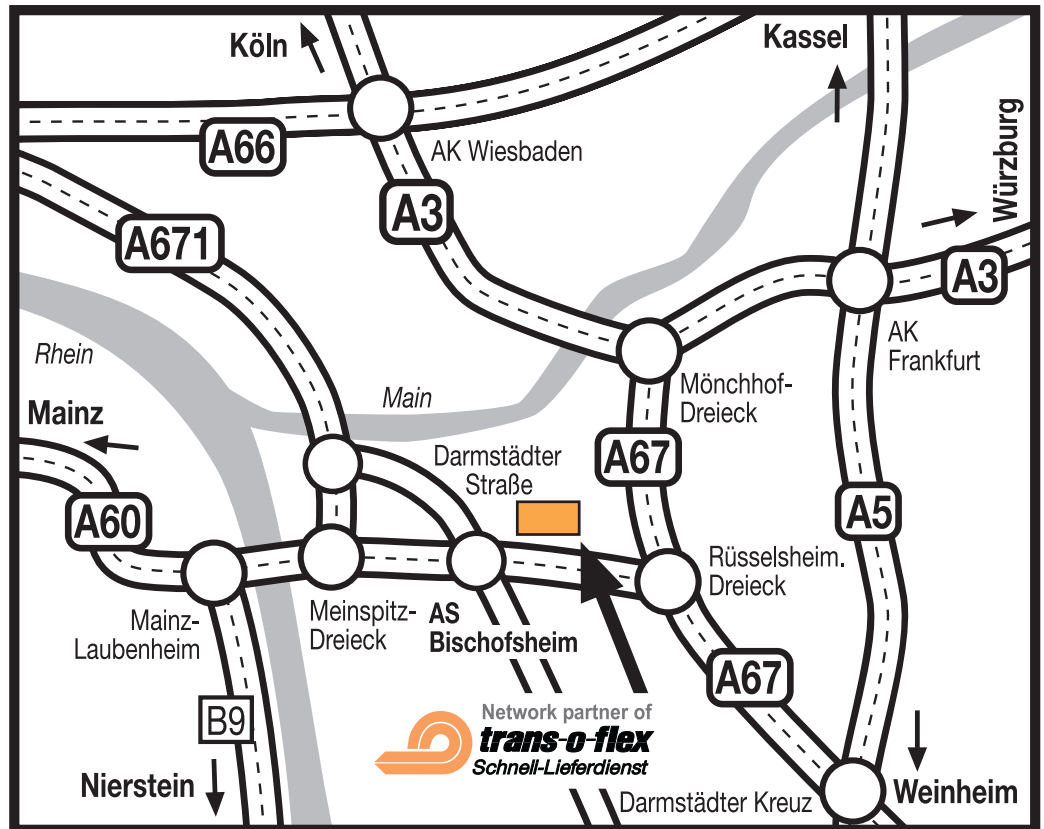

FRANKFURT

Distributions GmbH 44
Network partner of trans-o-flex
An der Steinlach 1
65474 Bischofsheim
Germany
Phone: + 49 6144 9653-0
Fax: + 49 6144 9653-78
www.trans-o-flex.de

How to find us:

From direction Kassel:

- On the A5 motorway to the Frankfurter Kreuz junction.
- Follow the A3 motorway to the Mönchhof Dreieck junction.
- On the A67 motorway to the Rüsselsheimer Dreieck junction and then
- follow the A60 motorway. Take the Bischofsheim exit.
- Straight on the lights, across the main road,
- then immediately turn right, parallel to the main road.

From direction Würzburg/Cologne:

- On the A3 motorway to the Mönchhof Dreieck junction.
- On the A67 motorway to the Rüsselsheimer Dreieck junction and then
- follow the A60 motorway. Take the Bischofsheim exit.
- Straight on the lights, across the main road,
- then immediately turn right, parallel to the main road.

From direction Weinheim:

- On the A5 motorway to the Darmstädter Kreuz junction.
- On the A67 motorway to the Rüsselsheimer Dreieck junction and then
- follow the A60 motorway. Take the Bischofsheim exit.
- Straight on the lights, across the main road,
- then immediately turn right, parallel to the main road.