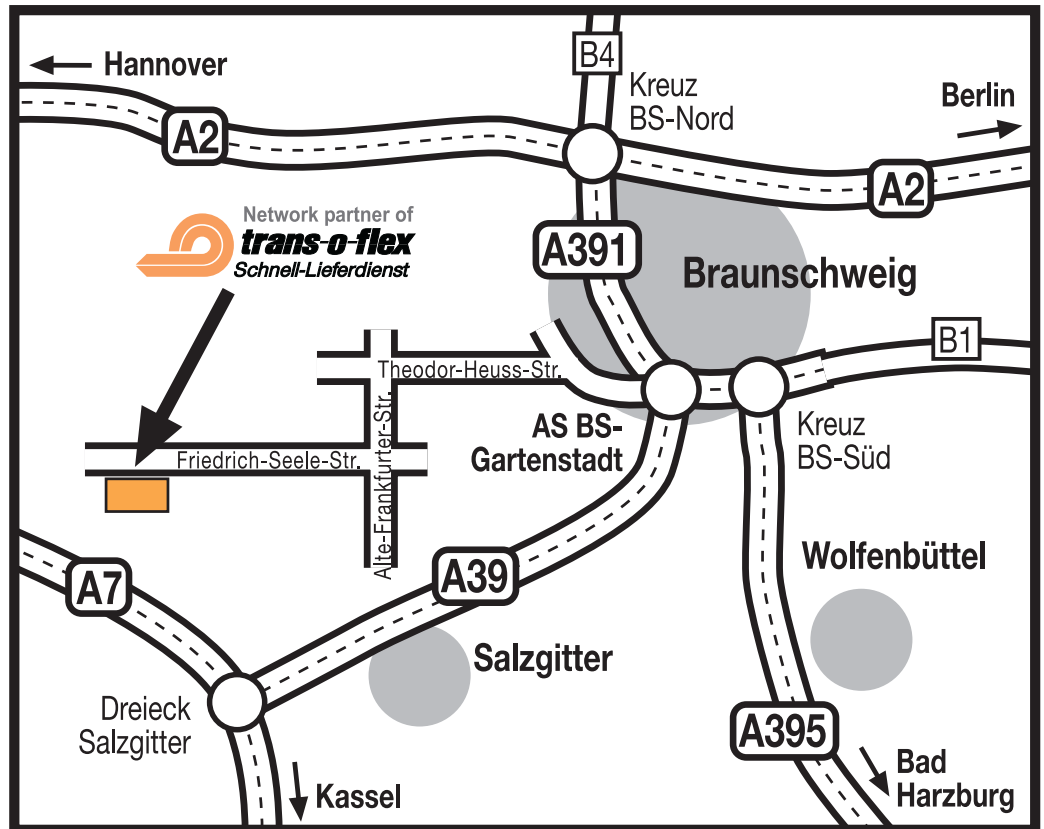

Brunswick

Distributions GmbH Braunschweig
Network partner of trans-o-flex
Friedrich-Seele-Straße 5
38122 Braunschweig
Germany
Phone: + 49 531 28103-0
Fax: + 49 531 83275
www.trans-o-flex.de

How to find us:

From direction Hanover/Berlin:

- On the A2 motorway, take the Braunschweig Nord exit and
- follow the A391 motorway direction Kassel until you reach the Braunschweig-Gartenstadt exit.
- After the exit, turn right into Alte Frankfurter Straße and,
- after approximately 600 metres, turn into Friedrich-Seele-Straße.
- trans-o-flex is 350 metres further on the left.

From direction Kassel:

- On the A7 motorway to the Salzgitter junction and
- follow the A39 motorway until you reach the Braunschweig-Gartenstadt exit.
- At the first set of traffic lights, turn left into Theodor-Heuss-Straße and,
- after approximately 200 metres, turn into Alte Frankfurter Straße.
- After approximately 600 metres, turn into Friedrich-Seele-Straße.
- trans-o-flex is 350 metres further on the left.